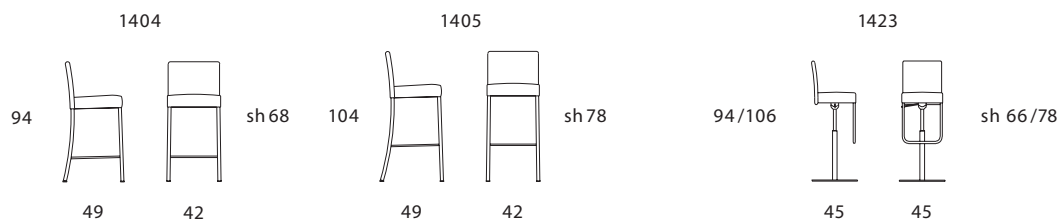

## JASON barstools. Design: EOOS.

The Jason barstool, a high chair with a low back and the typical seating comfort, is another of the upholstery programme Jason. The Jason barstool comes in two different seat heights with satin, highly polished or black-chromed legs. As a further option, the seat can swivel on a chrome base-plate and is fully height-adjustable. The bar supports the legs for comfortable sitting.

#### Jason 1404/1405 with four legs

<b>Modell no.</b>	1404/1405
<b>Frame</b>	Steel, highly polished chrome-plated, satin chrome or black chrome (for surcharge).
<b>Upholstery</b>	Seat and back foam-moulded.
<b>Glides</b>	Teflon glides for stone and carpet floors, felt glides for wooden floors.
<b>Matching models</b>	Bistro table X-Table 106.

### Technical drawings and dimensions

All dimensions in cm.