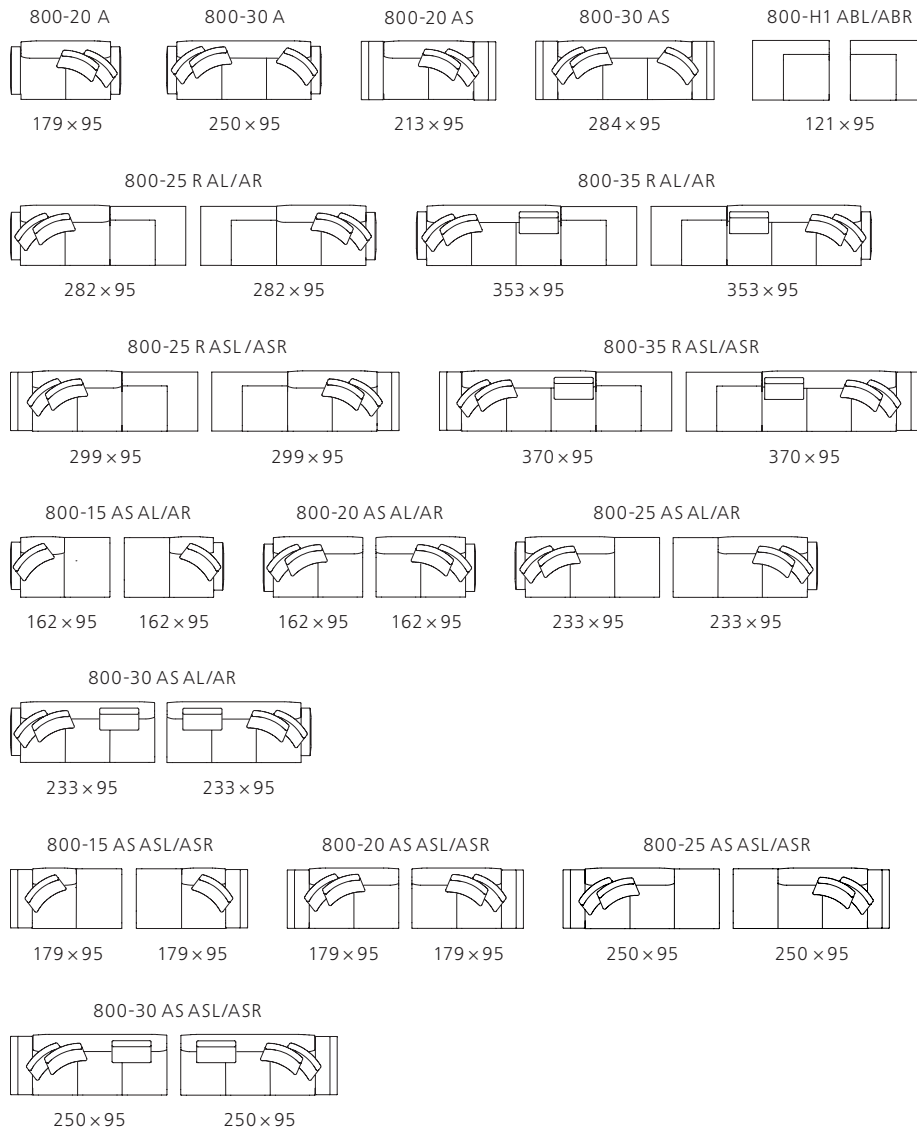

Corner module récamière:

- 800-xx ER **AB** (L/R) with **board in leather Saddle**
- 800-xx ER (L/R) as open end element.

2. Then choose an extension sofa module 800-XX AS with preferred end element

- 800-xx AS **A** (L/R) with **upholstered armrest**
- 800-xx AS **AS** (L/R) with **armrest in leather Saddle**.

Further information about the configurations please see the following pages.

Leather Saddle is available in different colours: black, coffee, maron or sherry.

Please specify colour when ordering.

Notice

- *Seat elements are placed on top of the base. The back is bolted to the base.*
 - *Covers are removable.*
 - *Maximum length of the elements on delivery is 285 cm.*
 - *The comfort cushions 800-CK1 (with bottoms, ticking sewn into chambers with fibre/down filling) pictured and mentioned at the article numbers are included in the prices.*
-

YUUTO.

Matching models

Occasional tables Oki.

Technical drawings and dimensions

Höhe/height: 70

Sitzhöhe/seating height: 43

Alle Maßangaben in cm. All dimensions in cm.

All dimensions in cm.