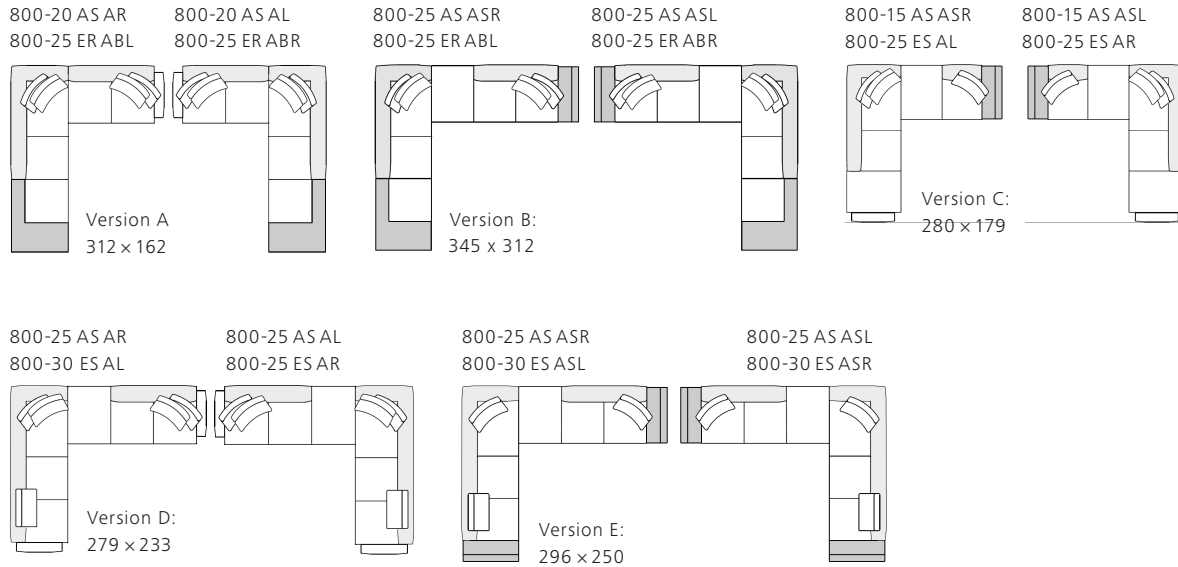

YUUTO.

Matching models

Occasional tables Oki.

Technical drawings and dimensions

Höhe/height: 70

Sitzhöhe/seating height: 43

Alle Maßangaben in cm. All dimensions in cm.

All dimensions in cm.

YUUTO.

Beispielkonfigurationen *Configuration examples*

Alle Maßangaben in cm. *All dimensions in cm.*

All dimensions in cm.