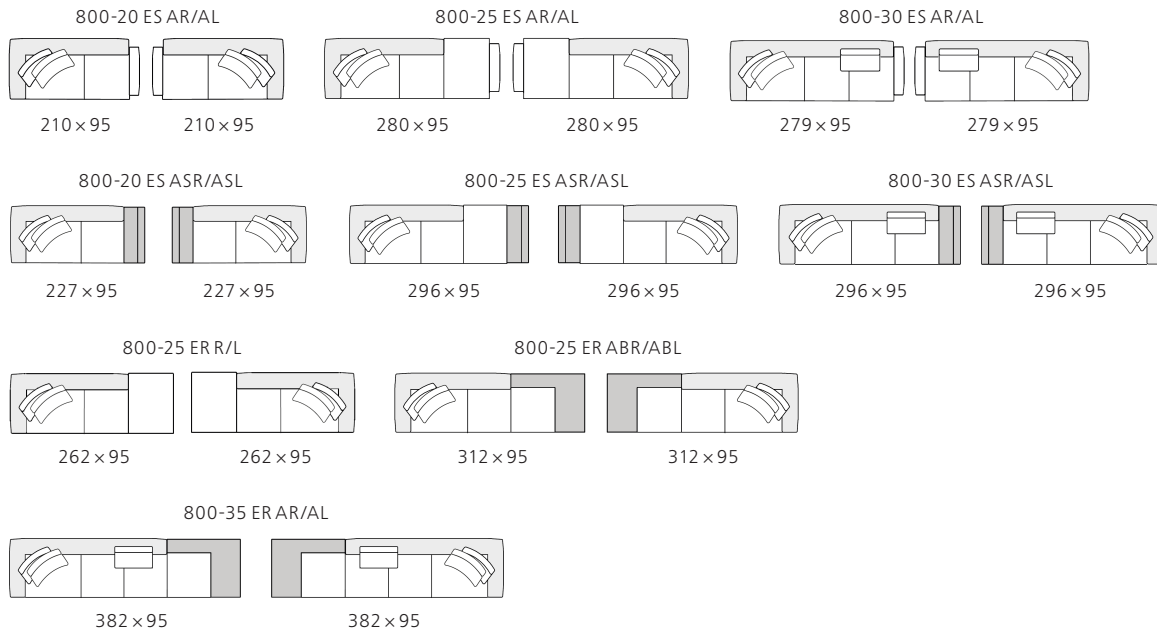

Further information about the configurations please see the following pages.

Leather Saddle is available in different colours: black, coffee, maron or sherry.

Please specify colour when ordering.

Notice

- *Seat elements are placed on top of the base. The back is bolted to the base.*
 - *Covers are removable.*
 - *Maximum length of the elements on delivery is 285 cm.*
 - *The comfort cushions 800-CK1 (with bottoms, ticking sewn into chambers with fibre/down filling) pictured and mentioned at the article numbers are included in the prices.*
-

YUUTO.

Matching models

Occasional tables Oki.

Technical drawings and dimensions

Höhe/height: 70

Sitzhöhe/seating height: 43

Alle Maßangaben in cm. All dimensions in cm.

All dimensions in cm.

YUUTO.

Beispielkonfigurationen *Configuration examples*

Alle Maßangaben in cm. *All dimensions in cm.*

All dimensions in cm.