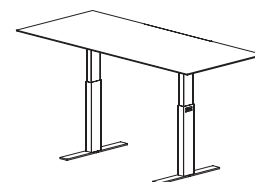

#### Table legs

**T leg:** column in anodised aluminium or highly polished chrome-plated (for surcharge), base plate mirror finished chrome-plated.

**Column leg** (conference tables and single workstations): column in anodised aluminium or highly polished chrome-plated (for surcharge), base plates highly polished chrome-plated.

#### Adjustable height

Desks and conference tables are available as height-adjustable models for surcharge.

(except rectangular conference table) with an integrated motor (74-118 cm).

Height-adjustable models carry the GS-mark for certificated quality.

### Sideboards *Sideboards* 180 x 55

Höhe Sideboards 55 *Height of sideboards* 55

---

### Sideboard *Sideboard* 210 x 55

Höhe Sideboard 55 *Height of sideboard* 55

---