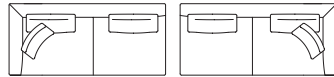

783-30 AL/AR

B/W 230 T/D 105 H 70
SH 44 ST/SD 58