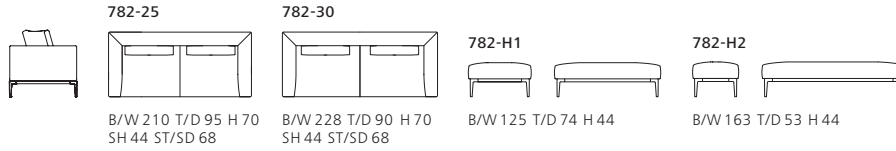

Surfaces:

- glass, satinised, black (.33)
- saddle leather, coffee or black

Width: 50 cm.

The depth of the board is equivalent to the total depth of the element to which it is attached.

Occasional tables

Occasional tables:

Please select the elements for your order from left to right. For a combination of several Jaan Living elements, please add a drawing.

Notice

The cushions 782-CK1, 782-CR and 783-RK1 shown and listed with the article numbers are included in the prices.

All the covers can be removed.

The maximum length of the elements on shipment is 275 cm.

JAAN LIVING 782/783.

Technical drawings and dimensions

* mit Ablageboard *with board

All dimensions in cm.

JAAN LIVING 782/783.