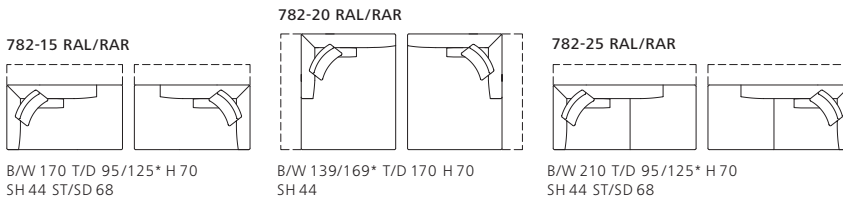

Please select the elements for your order from left to right. For a combination of several Jaan Living elements, please add a drawing.

Notice

The cushions 782-CK1, 782-CR and 783-RK1 shown and listed with the article numbers are included in the prices.

All the covers can be removed.

The maximum length of the elements on shipment is 275 cm.

JAAN LIVING 782/783.

Technical drawings and dimensions

* mit Ablageboard *with board

All dimensions in cm.

JAAN LIVING 782/783.