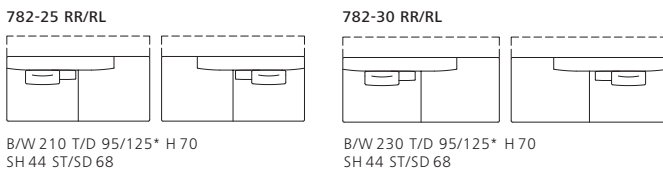

Please select the elements for your order from left to right. For a combination of several Jaan Living elements, please add a drawing.

Notice

The cushions 782-CK1, 782-CR and 783-RK1 shown and listed with the article numbers are included in the prices.

All the covers can be removed.

The maximum length of the elements on shipment is 275 cm.

JAAN LIVING 782/783.

Technical drawings and dimensions

* mit Ablageboard *with board

All dimensions in cm.

JAAN LIVING 782/783.