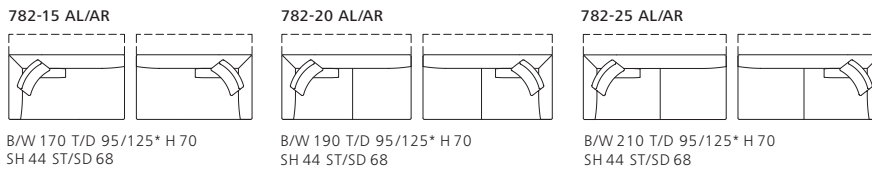

Surfaces:

- glass, satinised, black (.33)
- saddle leather, coffee or black

Width: 50 cm.

The depth of the board is equivalent to the total depth of the element to which it is attached.

Occasional tables

Occasional tables:

Please select the elements for your order from left to right. For a combination of several Jaan Living elements, please add a drawing.

Notice

The cushions 782-CK1, 782-CR and 783-RK1 shown and listed with the article numbers are included in the prices.

All the covers can be removed.

The maximum length of the elements on shipment is 275 cm.

JAAN LIVING 782/783.

Technical drawings and dimensions

* mit Ablageboard *with board

All dimensions in cm.

JAAN LIVING 782/783.