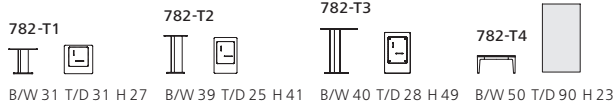

Please select the elements for your order from left to right. For a combination of several Jaan Living elements, please add a drawing.

Notice

The cushions 782-CK1, 782-CR and 783-RK1 shown and listed with the article numbers are included in the prices.

All the covers can be removed.

The maximum length of the elements on shipment is 275 cm.

JAAN LIVING 782/783.

Technical drawings and dimensions

* mit Ablageboard *with board

All dimensions in cm.

JAAN LIVING 782/783.