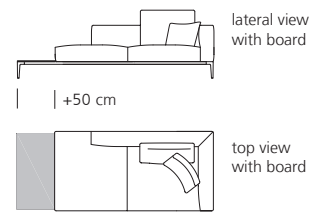

Surfaces:

- satinised glass black (.33)
- leather Saddle coffee or black

Dimensions: width 30 cm.

The length corresponds to the total length/width of each element.

Boards 783:

Selected sofas and récamières are available with a board fitted to the side.

Surfaces:

- glass, satinised, black (.33)
- saddle leather, coffee or black

Width: 50 cm.

The depth of the board is equivalent to the total depth of the element to which it is attached.

Occasional tables

Occasional tables: