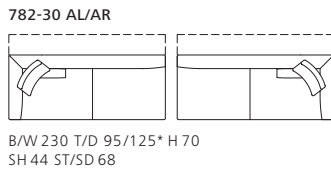

Please select the elements for your order from left to right. For a combination of several Jaan Living elements, please add a drawing.

Notice

The cushions 782-CK1, 782-CR and 783-RK1 shown and listed with the article numbers are included in the prices.

All the covers can be removed.

The maximum length of the elements on shipment is 275 cm.

JAAN LIVING 782/783.

Technical drawings and dimensions

* mit Ablageboard *with board

All dimensions in cm.

JAAN LIVING 782/783.