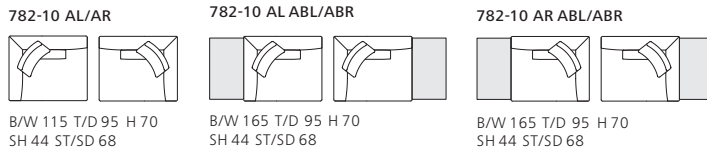

Please select the elements for your order from left to right. For a combination of several Jaan Living elements, please add a drawing.

Notice

The cushions 782-CK1, 782-CR and 783-RK1 shown and listed with the article numbers are included in the prices.

All the covers can be removed.

The maximum length of the elements on shipment is 275 cm.

JAAN LIVING 782/783.

Technical drawings and dimensions

* mit Ablageboard *with board

All dimensions in cm.

JAAN LIVING 782/783.