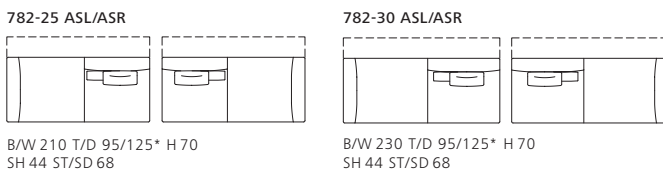

Surfaces:

- glass, satinised, black (.33)
- saddle leather, coffee or black

Width: 50 cm.

The depth of the board is equivalent to the total depth of the element to which it is attached.

Occasional tables

Occasional tables:

Please select the elements for your order from left to right. For a combination of several Jaan Living elements, please add a drawing.

Notice

The cushions 782-CK1, 782-CR and 783-RK1 shown and listed with the article numbers are included in the prices.

All the covers can be removed.

The maximum length of the elements on shipment is 275 cm.

JAAN LIVING 782/783.

Technical drawings and dimensions

* mit Ablageboard *with board

All dimensions in cm.

JAAN LIVING 782/783.