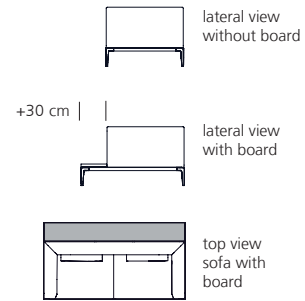

JAAN LIVING 782/783.

Boards

Boards 782:

Optionally all sofas and récamières can be equipped with boards on the back side (for surcharge). On model 782-10 AL/AR it is only possible to fit a board to the side.

Surfaces:

- satinised glass black (.33)
- leather Saddle coffee or black

Dimensions: width 30 cm.

The length corresponds to the total length/width of each element.

Boards 783:

Selected sofas and récamières are available with a board fitted to the side.

Surfaces:

- glass, satinised, black (.33)
- saddle leather, coffee or black

Width: 50 cm.

The depth of the board is equivalent to the total depth of the element to which it is attached.

Occasional tables

Occasional tables: