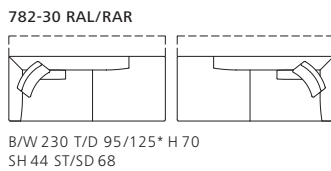

All the covers can be removed.

The maximum length of the elements on shipment is 275 cm.

JAAN LIVING 782/783.

Technical drawings and dimensions

* mit Ablageboard *with board

All dimensions in cm.

JAAN LIVING 782/783.