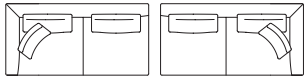

783-25 AL/AR

B/W 210 T/D 105 H 70
SH 44 ST/SD 58