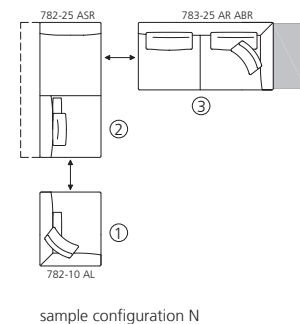

Ordering notes

All the elements in the range can be free-standing!

The Jaan Living programme offers a variety of elements which are created with the combination of at least two elements. All the elements in the 782 and 783 programmes can be used for this.

Please select the elements for your order from left to right. For a combination of several Jaan Living elements, please add a drawing.