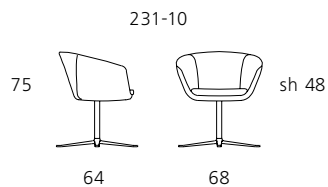

BOB. Design: PearsonLloyd.

A dining chair offering the sumptuous comfort of an upholstered armchair. Resting on its slimline column on a delicate cross base, the chair is easy to swivel. The X-Tables are matching with corresponding bases in different sizes with table tops in glass.

Product description

Armchair

Modell no.	230
Frame	Moulded foam bucket seat.
Upholstery	Fixed seat cushion, cold cure foam with an outer layer of wadding.
Base	4-star swivel base, matt polished die-cast aluminium.
Glides	Synthetic glides for stone and carpet floors, felt glides for wooden floors.
Notice	<p><i>COMICOL has to be tested before using. Bob armchair is marked with the GS- certificate for tested safety.</i></p>  

Technical drawings and dimensions

All dimensions in cm.