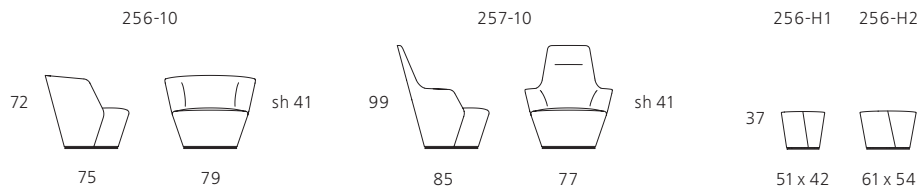

### Table

<b>Frame</b>	Wooden construction with fixed upholstery.
<b>Table top</b>	Safety glass: - black (.35), underside coated black - white (.36), underside coated white (opti-white) for surcharge.
<b>Glides</b>	Fitted with either teflon glides for stone and carpet floors or felt glides for wooden floors.

### Technical drawings and dimensions

---

All dimensions in cm.