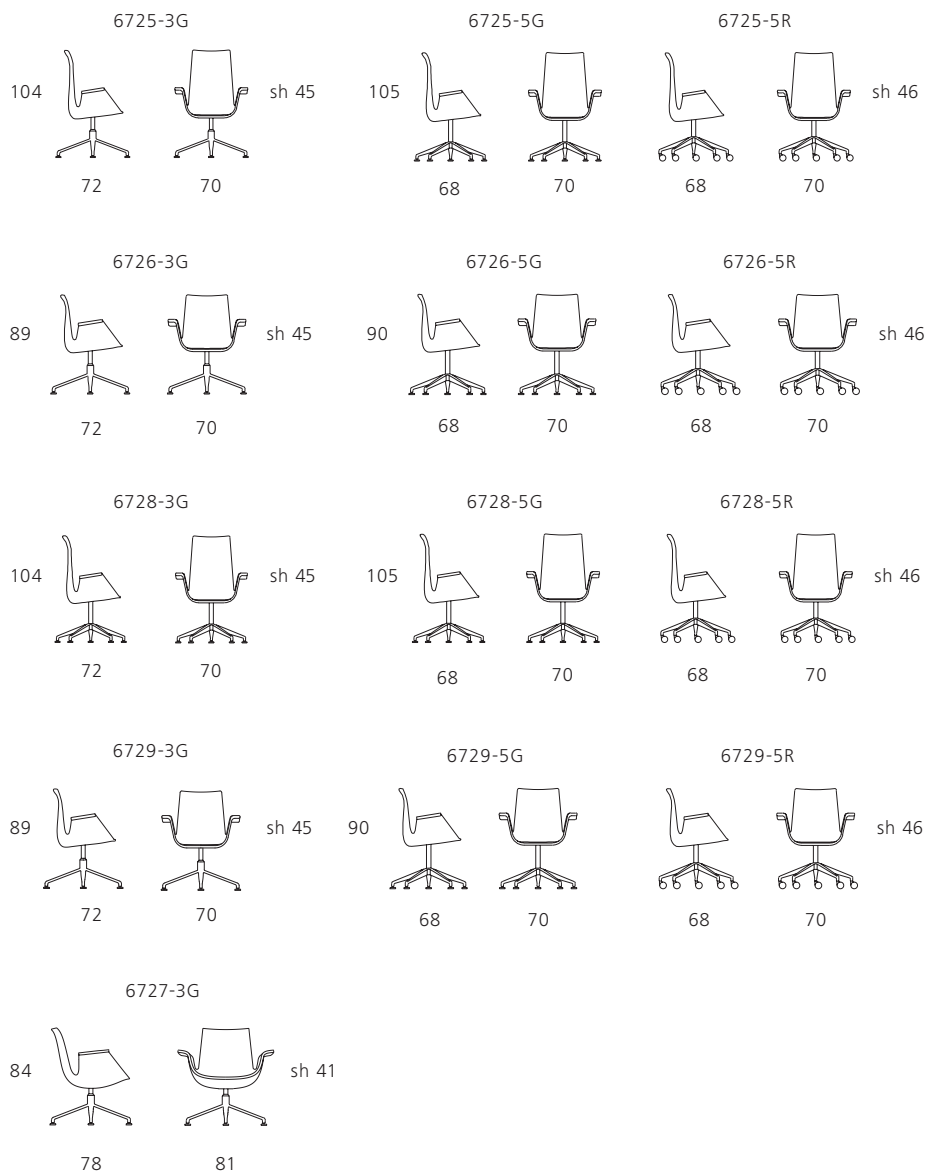

Modell no. 6727

Seat Inner shell: Moulded cold cure foam.
Outer shell: Painted black or white.

Base Aluminium.
- 3-star swivel base with glides (3G). Aluminium, powder-coated black gloss or polished (for surcharge).
- 5-star swivel base with glides (5G). Polished aluminium.
- 5-star swivel base with castors (5R) and lockable tilt plus adjustment mechanism (for surcharge). Polished aluminium.

Technical drawings and dimensions

All dimensions in cm.